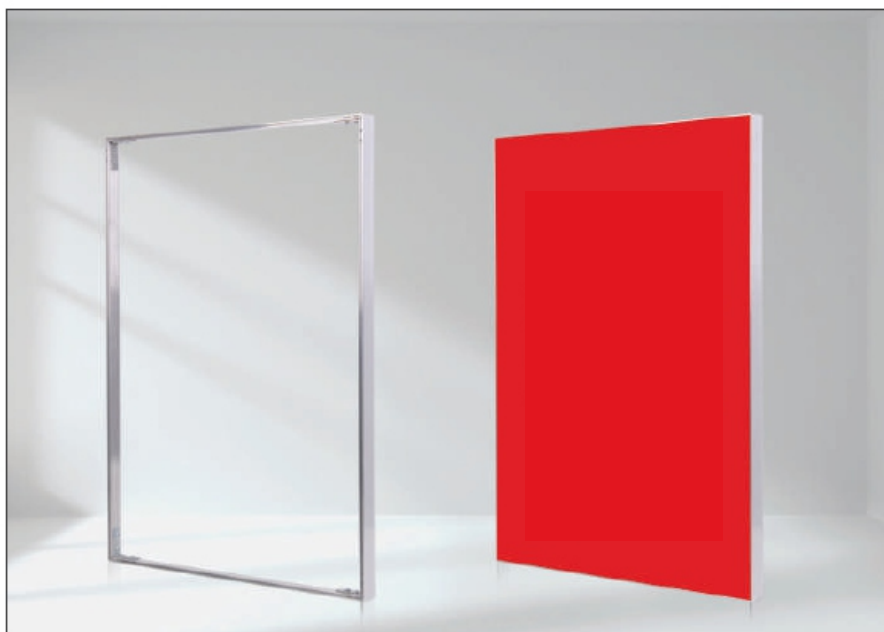

- Едностранен
- За несветещи табели
и светещи табели в ниши
- Лесна инсталация и подмяна на визията

- *Single side*
- *Illuminated / Non-Illuminated*
- *Usable for alcove areas*
- *Easy installation and visual changement*
- *Illuminated or non-illuminated
option according to area*

- Single side
- Non-Illuminated
- Frame depth 15 mm
- Mountable on the wall
- Easy installation and visual changement
- Different size options
- Different color options
- Easy transport as demounted

Illuminated Non-Illuminated Radius

- *Single side*
- *Non-Illuminated*
- *Frame depth 30 mm*
- *Mountable on the wall*
- *Usable for modular displays*
- *Easy installation and visual changement*
- *Different size options*
- *Different color options*
- *Easy transport as demounted*