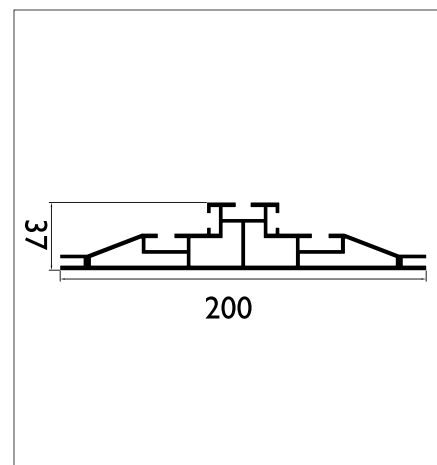

200 mm PROFILE

Светещ двустранен
Double side edgelit Illuminated

Елуксиран / Anodized

- Двустранен
- За светещи табели
  странично осветяване
- Дълбочина на рамката 200 мм
- Лесна инсталация и подмяна на визията
- Различни опции за размер
- Различни цветови опции
- Лесен транспорт в разглобено състояние

- Double side
- Edgelit Illuminated
- Frame depth 200 mm
- Mountable on the wall
- Easy installation and visual changement
- Different size options
- Different color options
- Easy transport as demounted

Код на профила Product Code	Цена за лин. м за прът Price per lin. m per pole	Цена за лин. м Price for 1 lin. m
LD.MTL.PLT07	139,15	151,85

Сглобка (ъгъл) Connector Code	Цена за брой Unit Price
LD.MTL.ALT05	4,40

Illuminated Non-Illuminated Radius