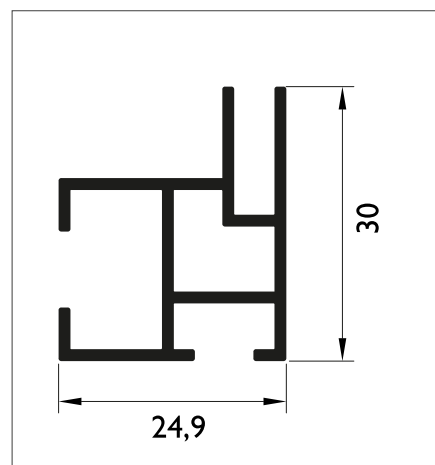

30 mm PROFILE

Несветещ едностранен
Single side non-Illuminated

Елуксиран / Anodized

- Едностранен
- За несветещи табели
- Дълбочина на рамката 30 мм
- Монтируем на стената
- Използва се за модулни дисплеи
- Лесна инсталация и подмяна на визията
- Различни опции за размер
- Различни цветови опции
- Лесен транспорт в разглобено състояние

- *Single side*
- *Non-Illuminated*
- *Frame depth 30 mm*
- *Mountable on the wall*
- *Usable for modular displays*
- *Easy installation and visual changement*
- *Different size options*
- *Different color options*
- *Easy transport as demounted*

Код на профила Product Code	Цена за лин. м за прът Price per lin. m per pole	Цена за лин. м Price for 1 lin. m
LD.MTL.PLT38	16,75	18,25

Сглобка (ъгъл) Connector Code	Цена за брой Unit Price
LD.MTL.ALT06	2,20
LD.MTL.ALT32	3,60

Illuminated   Non-Illuminated   Radius