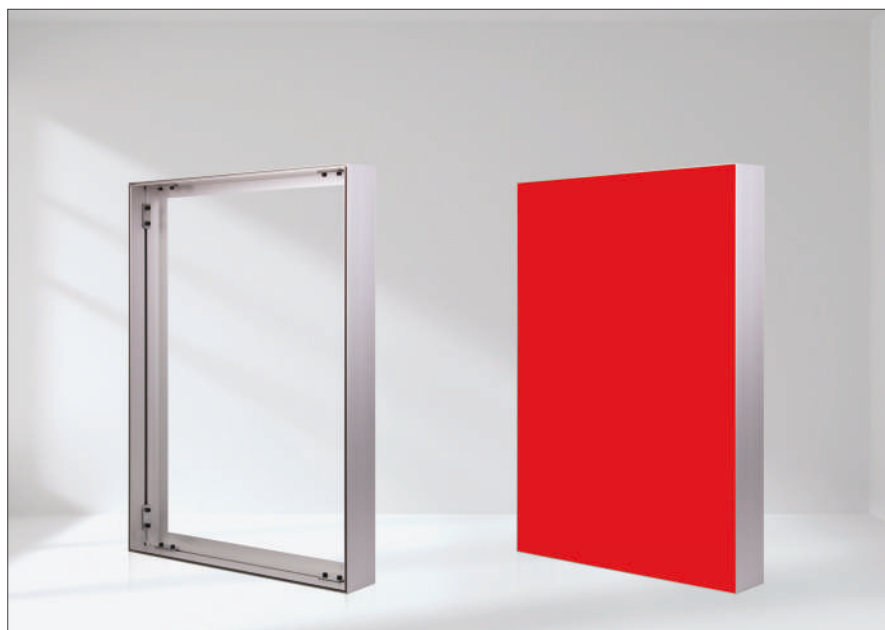

- *Single side*
- *Non-Illuminated*
- *Frame depth 30 mm*
- *Mountable on the wall*
- *Usable for modular displays*
- *Easy installation and visual changement*
- *Different size options*
- *Different color options*
- *Easy transport as demounted*

- *Single side*
- *Non-Illuminated*
- *Frame depth 30 mm*
- *Mountable on the wall*
- *Easy installation and visual changement*
- *Different size options*
- *Different color options*
- *Easy transport as demounted*

- *Single side*
- *Edgelit Illuminated*
- *Frame depth 75 mm*
- *Mountable on the wall*
- *Easy installation and visual changement*
- *Different size options*
- *Different color options*
- *Easy transport as demounted*

- *Single side*
- *Edgelit / Backlit Illuminated*
- *Frame depth 80 mm*
- *Mountable on the wall*
- *Easy installation and visual changement*
- *Different size options*
- *Different color options*
- *Easy transport as demounted*