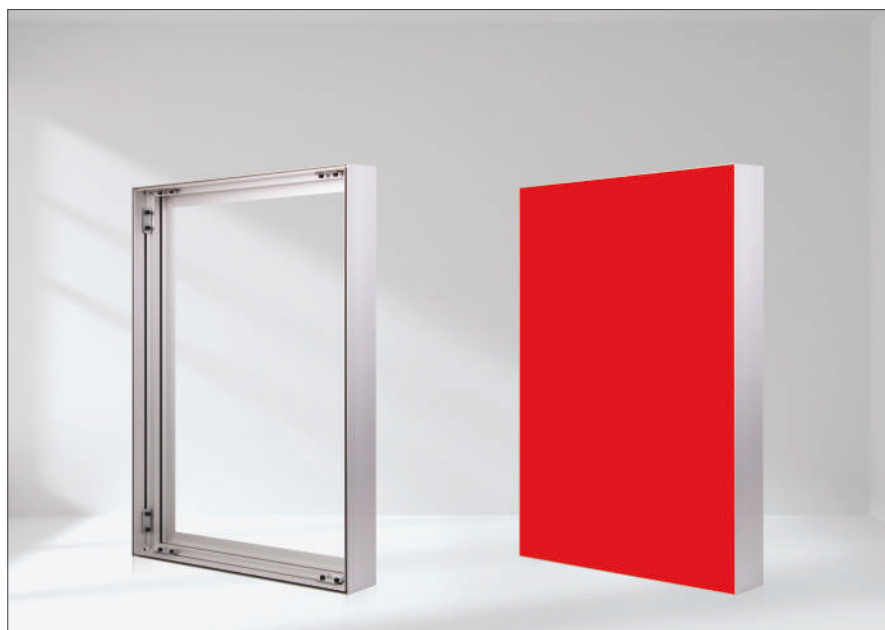

- *Single side*
- *Non-Illuminated*
- *Frame depth 30 mm*
- *Mountable on the wall*
- *Usable for modular displays*
- *Easy installation and visual changement*
- *Different size options*
- *Different color options*
- *Easy transport as demounted*

- *Single side*
- *Non-Illuminated*
- *Frame depth 30 mm*
- *Mountable on the wall*
- *Easy installation and visual changement*
- *Different size options*
- *Different color options*
- *Easy transport as demounted*

- *Single side*
- *Edgelit / Backlit Illuminated*
- *Frame depth 80 mm*
- *Mountable on the wall*
- *Easy installation and visual changement*
- *Different size options*
- *Different color options*
- *Easy transport as demounted*