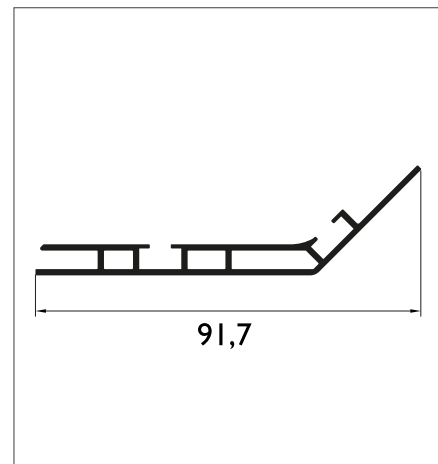

DIAMOND PROFILE

Светещ едностранен - за колони
Single side backlit illuminated

Елуксиран / Anodized

- Едностранен
- За светещи табели
- Използва се за обличане на колони
- Монтируем на стената
- Лесна инсталация и подмяна на визията
- Различни опции за размер
- Различни цветови опции
- Лесен транспорт в разглобено състояние

- *Single side*
- *Backlit illuminated*
- *Usable for colonne covering*
- *Mountable on the wall*
- *Easy installation and visual changement*
- *Different size options*
- *Different color options*
- *Easy transport as demounted*

Код на профила Product Code	Цена за лин. м за прът Price per lin. m per pole	Цена за лин. м Price for 1 lin. m
LD.MTL.PLT27	29,55	32,25

Сглобка (ъгъл) Connector Code	Цена за брой Unit Price
LD.MTL.ALT06	2,20