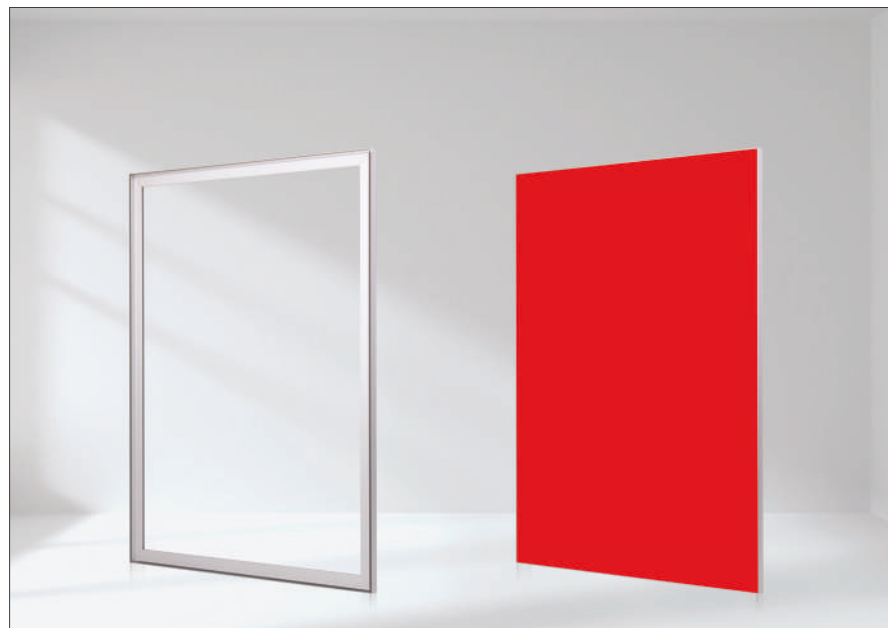

- Едностранен
- За несветещи табели
и светещи табели в ниши
- Лесна инсталация и подмяна на визията

- *Single side*
- *Illuminated / Non-Illuminated*
- *Usable for alcove areas*
- *Easy installation and visual changement*
- *Illuminated or non-illuminated
option according to area*

- Single side
- Non-Illuminated
- Frame depth 15 mm
- Mountable on the wall
- Easy installation and visual changement
- Different size options
- Different color options
- Easy transport as demounted

Illuminated Non-Illuminated Radius

- *Single side*
- *Non-Illuminated*
- *Frame depth 18 mm*
- *Mountable on the wall*
- *Easy installation and visual changement*
- *Different size options*
- *Different color options*
- *Easy transport as demounted*

- *Single side*
- *Non-Illuminated*
- *Frame depth 30 mm*
- *Mountable on the wall*
- *Usable for modular displays*
- *Easy installation and visual changement*
- *Different size options*
- *Different color options*
- *Easy transport as demounted*