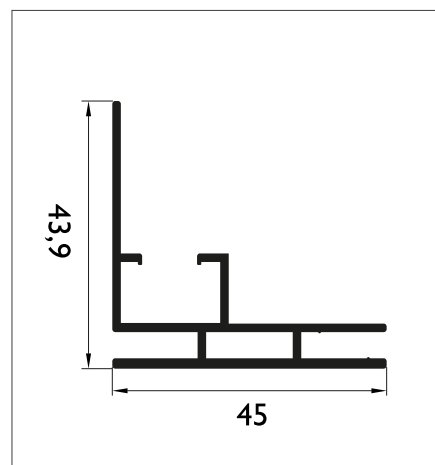

45 mm PROFILE

Светещ едностранен
Single side backlit Illuminated

Елуксиран / Anodized

Код на профила Product Code	Цена за лин. м за прът Price per lin. m per pole	Цена за лин. м Price for 1 lin. m
LD.MTL.PLT03	24,35	26,55

Сглобка (ъгъл) Connector Code	Цена за брой Unit Price
LD.MTL.ALT32	3,60

- Едностранен
- За светещи табели
- Дълбочина на рамката 45 мм
- Монтируем на стената
- Лесна инсталация и подмяна на визията
- Различни опции за размер
- Различни цветови опции
- Лесен транспорт в разглобено състояние

- *Single side*
- *Backlit Illuminated*
- *Frame depth 45 mm*
- *Mountable on the wall*
- *Easy installation and visual changement*
- *Different size options*
- *Different color options*
- *Easy transport as demounted*

Illuminated Non-Illuminated Radius